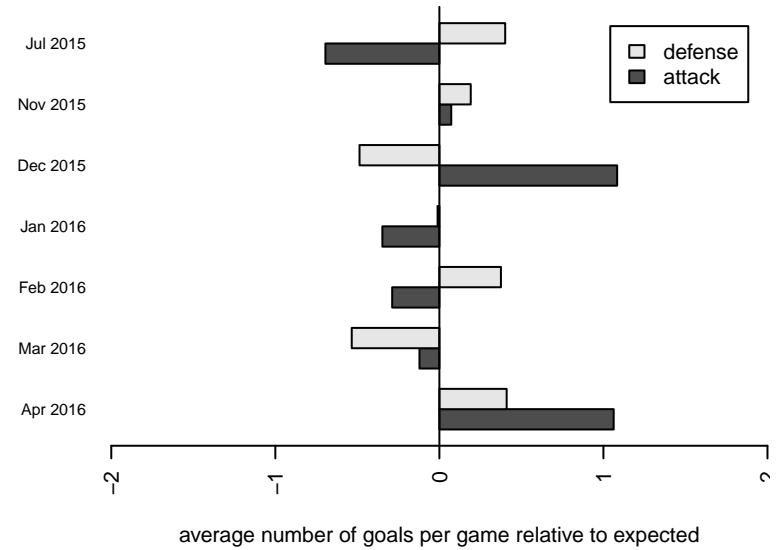

Performance relative to 13 month average