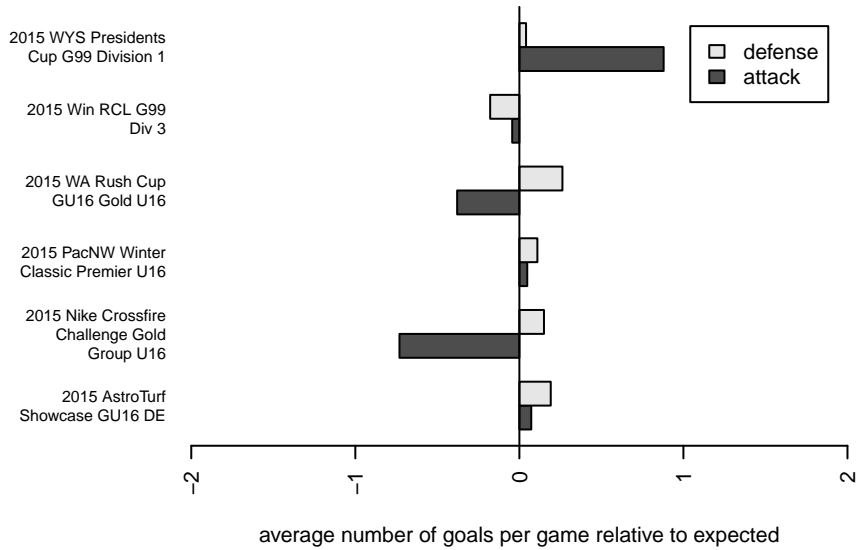

Performance relative to 13 month average