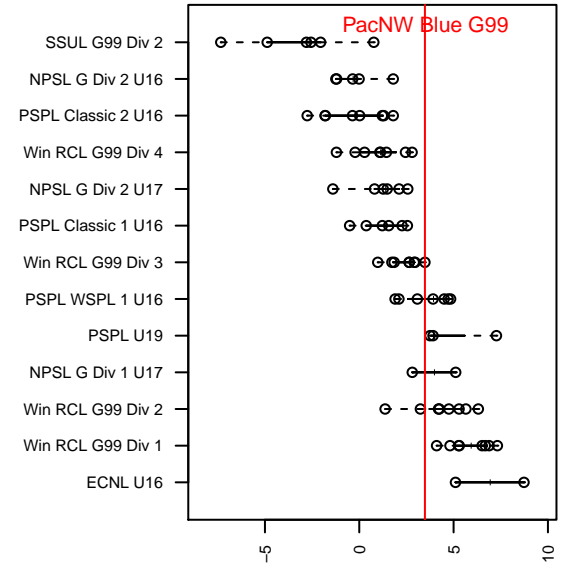

**attack and defense rating
relative to others at age
and all opponents in last 13 months**