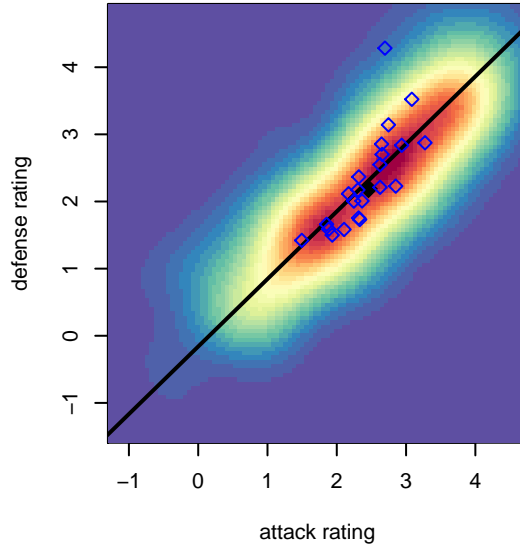

**attack and defense rating
relative to others at age
and all opponents in last 13 months**