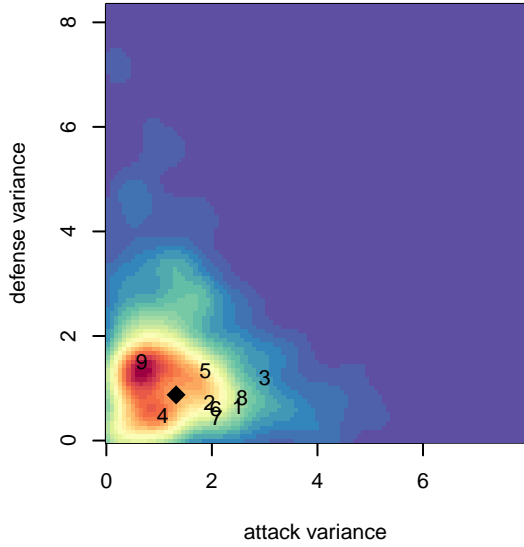

PacNW Blue G99

Pacific Northwest SC
 Tukwila, WA
 G99 total strength=1470
 attack=11.67 defense=8.92
 fall league = Win RCL G99 Div 3

alt names used:
 PACNW 99 BLUE (WA)
 PACNW 99 BLUE (WA)
 PacNW G99 Blue
 PacNW G99 Blue B
 PacNW G99 Blue B
 PacNW 99 Blue
 PacNW G99 Blue B

PacNW Blue G99
 Dots are actual minus expected GF (blue circles) and GA (red triangles).
 Blue line is smoothed change in attack strength. Red is smoothed change in defense strength.

**attack and defense variance (black dot)
relative to other teams
and top 10 in region**