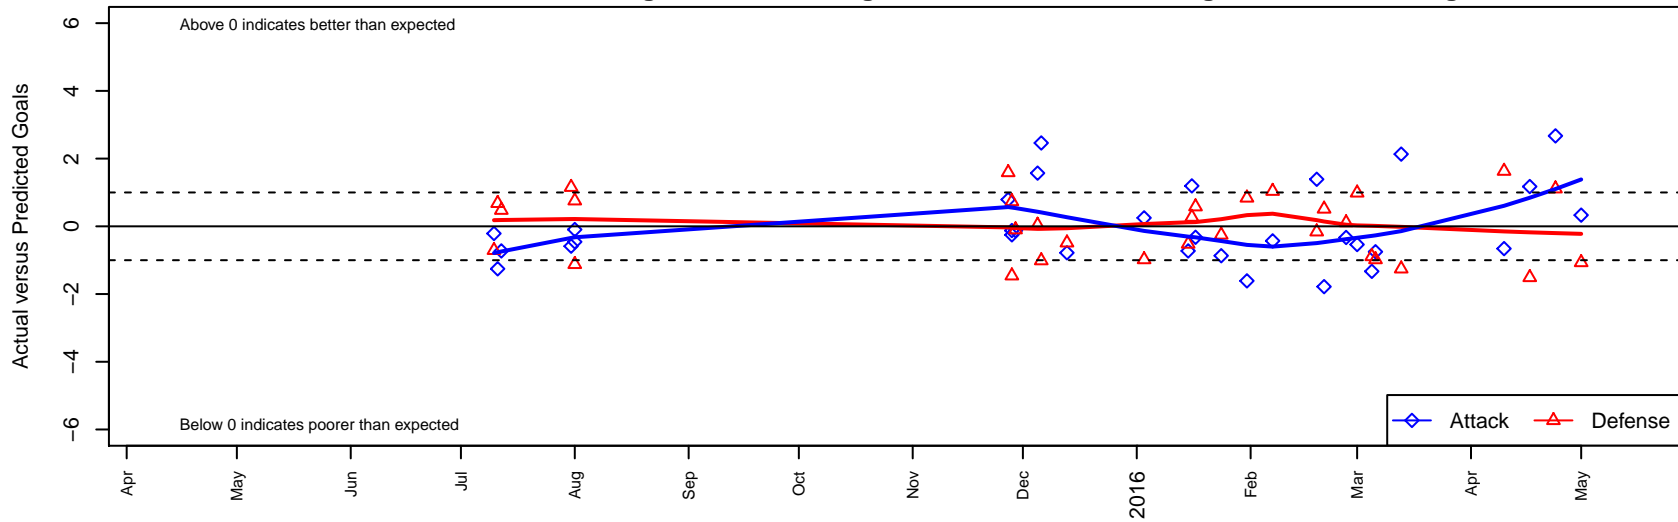

PacNW Blue G99

Pacific Northwest SC
 Tukwila, WA
 G99 total strength=1470
 attack=11.67 defense=8.92
 fall league = Win RCL G99 Div 3

alt names used:
 PACNW 99 BLUE (WA)
 PACNW 99 BLUE (WA)
 PacNW G99 Blue
 PacNW G99 Blue B
 PacNW G99 Blue B
 PacNW 99 Blue
 PacNW G99 Blue B

PacNW Blue G99
 Dots are actual minus expected GF (blue circles) and GA (red triangles).
 Blue line is smoothed change in attack strength. Red is smoothed change in defense strength.

**attack and defense variance (black dot)
relative to other teams
and top 10 in region**